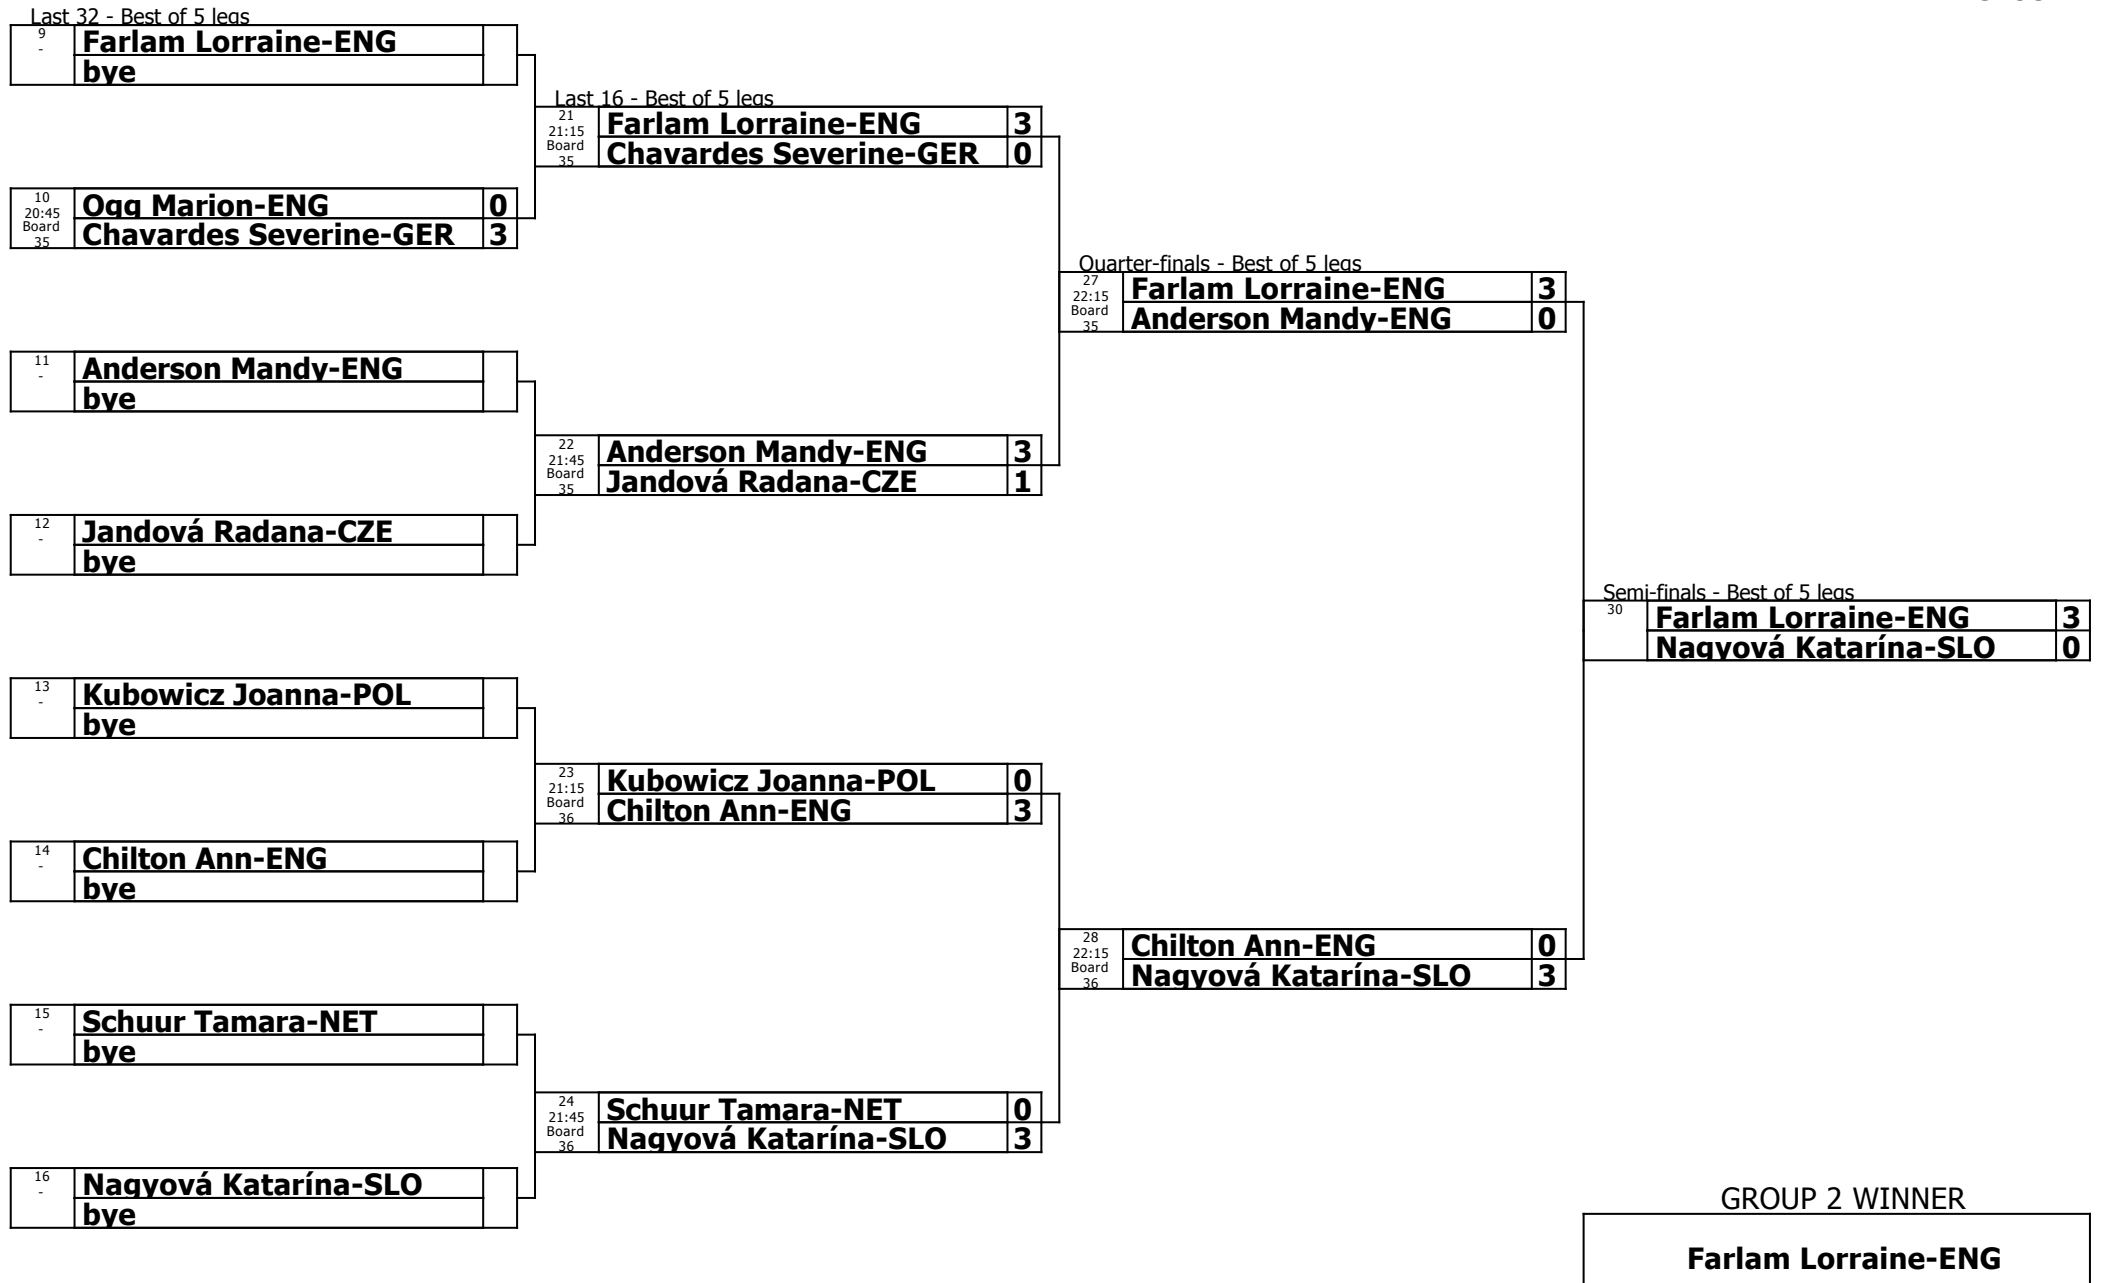

GROUP 1

Last 32 - Best of 5 legs

1	-	Liiri Maret-FIN	
		bye	

2	20:45	Stephinger Anna-GER	0
	Board	Jones Zoe-ENG	3
	33		

3	-	Willkomm Anne-GER	
		bye	

4	-	Birsan Oana-ROM	
		bye	

5	-	Harvey Helen -ENG	
		bye	

6	-	Andersen Signe-DEN	
		bye	

7	-	De Priester Kaylee-NET	
		bye	

8	-	Schauer Jasmin-AUS	
		bye	

Last 16 - Best of 5 legs

17	21:15	Liiri Maret-FIN	3
	Board	Jones Zoe-ENG	2
	33		

18	21:45	Willkomm Anne-GER	3
	Board	Birsan Oana-ROM	0
	33		

19	21:15	Harvey Helen -ENG	3
	Board	Andersen Signe-DEN	0
	34		

20	21:45	De Priester Kaylee-NET	3
	Board	Schauer Jasmin-AUS	0
	34		

Quarter-finals - Best of 5 legs

25	22:15	Liiri Maret-FIN	2
	Board	Willkomm Anne-GER	3
	33		

26	22:15	Harvey Helen -ENG	3
	Board	De Priester Kaylee-NET	2
	34		

Semi-finals - Best of 5 legs

29	Willkomm Anne-GER	0
	Harvey Helen -ENG	3

GROUP 1 WINNER

Harvey Helen -ENG

GROUP 2