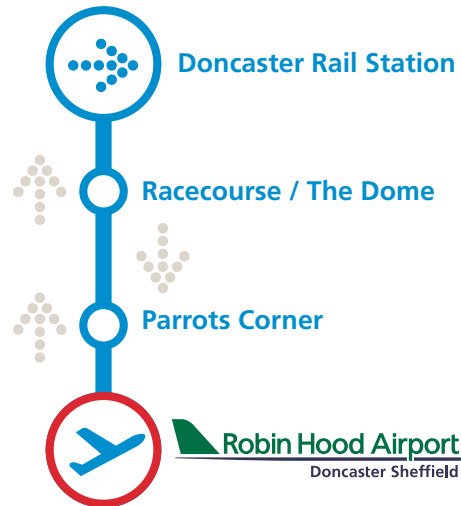

Direct from Doncaster Rail Station to Robin Hood Airport

The Airport Arrow

A direct service operates between Doncaster Rail Station and Robin Hood Airport.

Whether travelling for business, pleasure, or simply to work, the Airport Arrow takes the stress out of your journey.

every hour, every day

The Airport Arrow is simple to use

- simply buy your tickets on board

Pick up Points

- West Street, Doncaster (outside Doncaster Rail Station)
- close to the Racecourse, adjacent to The Dome
- Parrots Corner; linking with other services from Doncaster & North Nottinghamshire
- Robin Hood Airport (outside the terminal building)

hits the target every hour

Doncaster Rail Station to Robin Hood Airport

Journey time is approximately 25 minutes

Doncaster Rail Station to Robin Hood Airport

hits the target every hour

Journey time is approximately 25 minutes

AIRPORT ARROW

Robin Hood Airport
Doncaster Sheffield