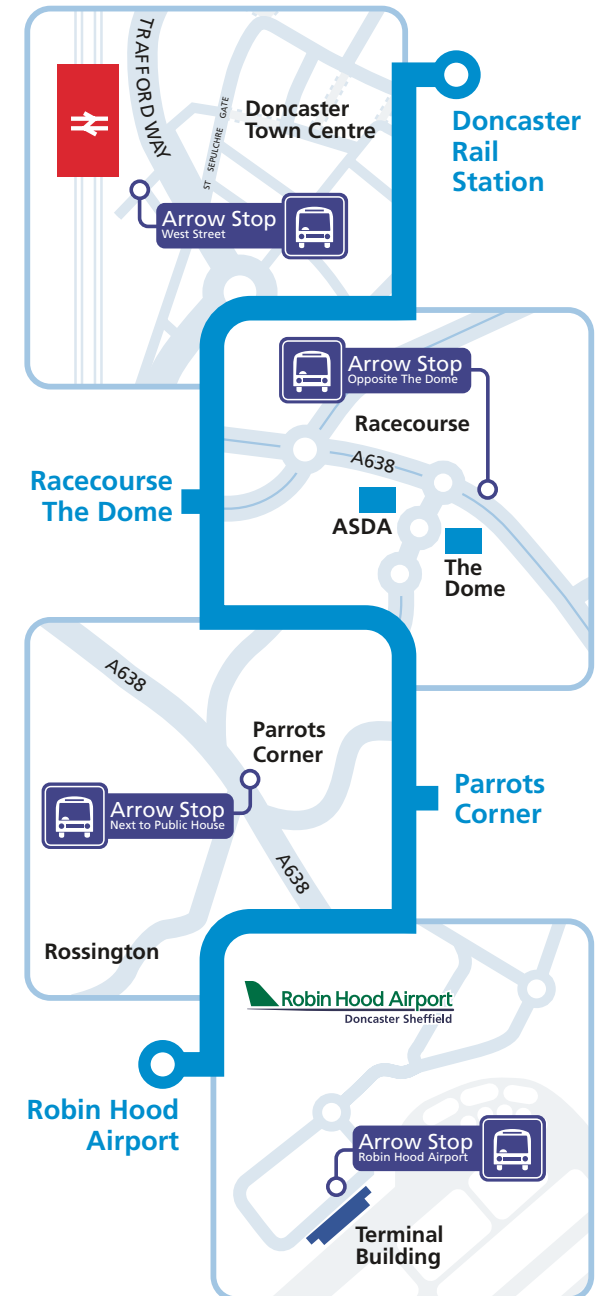

Direct from Doncaster Rail Station to Robin Hood Airport

The Airport Arrow

A direct service operates between Doncaster Rail Station and Robin Hood Airport.

Whether travelling for business, pleasure, or simply to work, the Airport Arrow takes the stress out of your journey.

every hour, every day

The Airport Arrow is simple to use

- simply buy your tickets on board

Pick up Points

- West Street, Doncaster (outside Doncaster Rail Station)
- close to the Racecourse, adjacent to The Dome
- Parrots Corner; linking with other services from Doncaster & North Nottinghamshire
- Robin Hood Airport (outside the terminal building)

hits the target every hour

Doncaster Rail Station to Robin Hood Airport

Journey time is approximately 25 minutes

Doncaster Rail Station to Robin Hood Airport

hits the target every hour

Journey time is approximately 25 minutes

From Doncaster to Robin Hood Airport

Monday to Saturday	First Bus	EVERY 60 MINS	Last Bus
Doncaster, West Street	05:35		22:35
The Dome	04:42		22:42
Parrot Corner	04:53		22:53
Sunday*	First Bus	EVERY 60 MINS	Last Bus
Doncaster, West Street	08:35		17:35
The Dome	08:42		17:42
Parrots Corner	08:53		17:53